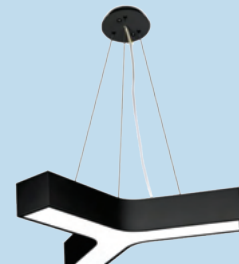

Wattage : 40W

Product Code: PE-LL-B-1

Wattage : 40W

Product Code: PE-LL-F-1

Wattage : 40W

Product Code: PE-LL-A-1

Wattage : 40W

Product Code: PE-LL-E-1