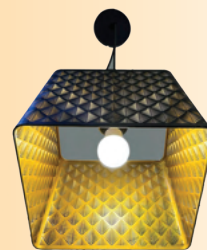

Product Code: PE-LPL-9990/1P

Product Code: PE-LPL-6036/1P

Product Code: PE-LPL-X013/1P

Product Code: PE-LPL-D2, 007/1P

Product Code: PE-LPL-DB 019B/1P

Product Code: PE-LPL-3841/1P

LED TUBE LIGHT

www.pashaenergybd.com