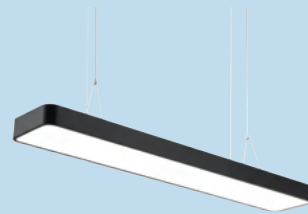

Wattage : 20W, 30W, 40W, 60W, 80W, 100W, 120W

Product Code: PE-LL-B 5170

Wattage : 20W, 30W, 40W, 60W, 80W, 100W, 120W

Product Code: PE-LL-JS 014

Wattage : 30W, 60W

Product Code: PE-LL-B 20055

Wattage : 40W